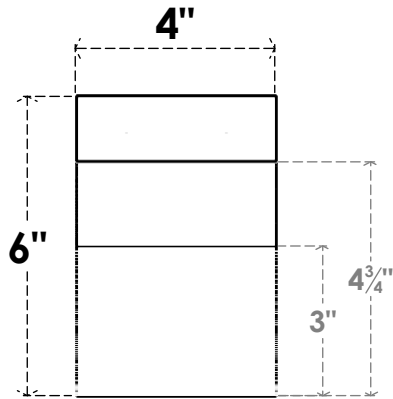

ITEM NUMBER: RFTURO040X06000X12000X006DEL00RCPR

4"W X 6"H X 12"L TIMBERTHANE ROUGH CEDAR DEL MONTE FAUX WOOD OPEN RAFTER TAIL, 6"L END, PRIMED TAN

SIDE PROFILE

FRONT PROFILE

ISOMETRIC

GENERATED DATE : 03/02/2023