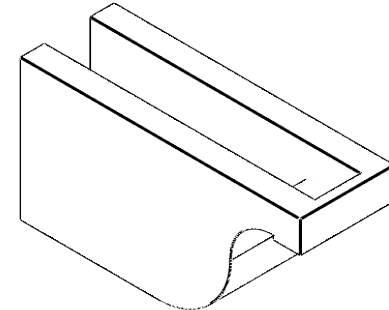

ITEM NUMBER: RFTURO040X06000X12000X006DEL00RCPR

4"W X 6"H X 12"L TIMBERTHANE ROUGH CEDAR DEL MONTE FAUX WOOD OPEN RAFTER TAIL, 6"L END, PRIMED TAN

SIDE PROFILE

FRONT PROFILE

ISOMETRIC

GENERATED DATE : 03/02/2023

EKENA MILLWORK
2300 WEST MAIN ST.
CLARKSVILLE, TX 75426
TOLL FREE: 866-607-0453
WWW.EKENAMILLWORK.COM

NOTES

1. INSTALLATION TO BE COMPLETED IN ACCORDANCE WITH MANUFACTURER'S SPECIFICATIONS.
2. DRAWING MAY NOT BE TO SCALE
3. THIS DRAWING IS INTENDED FOR DESIGN AND PLANNING PURPOSES ONLY.
4. ALL INFORMATION CONTAINED HEREIN WAS CURRENT AT THE TIME OF DEVELOPMENT BUT MUST BE REVIEWED AND APPROVED BY THE PRODUCT MANUFACTURER TO BE CONSIDERED ACCURATE.
5. TIMBERTHANE ARCHITECTURAL PRODUCTS ARE MADE FROM HIGH DENSITY URETHANE AND COME FACTORY PRIMED