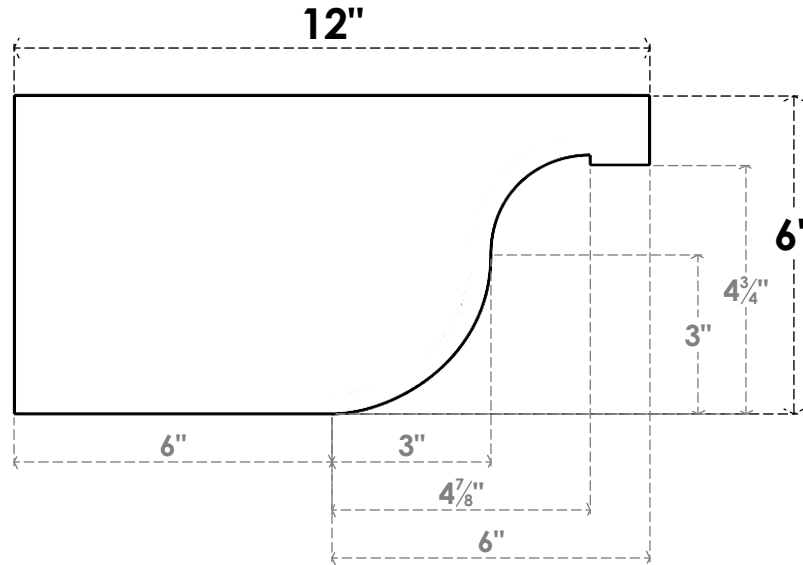

ITEM NUMBER: RFTURO040X06000X12000X006DEL00RCPR

4"W X 6"H X 12"L TIMBERTHANE ROUGH CEDAR DEL MONTE FAUX WOOD OPEN RAFTER TAIL, 6"L END, PRIMED TAN

SIDE PROFILE

FRONT PROFILE

ISOMETRIC

GENERATED DATE : 03/02/2023